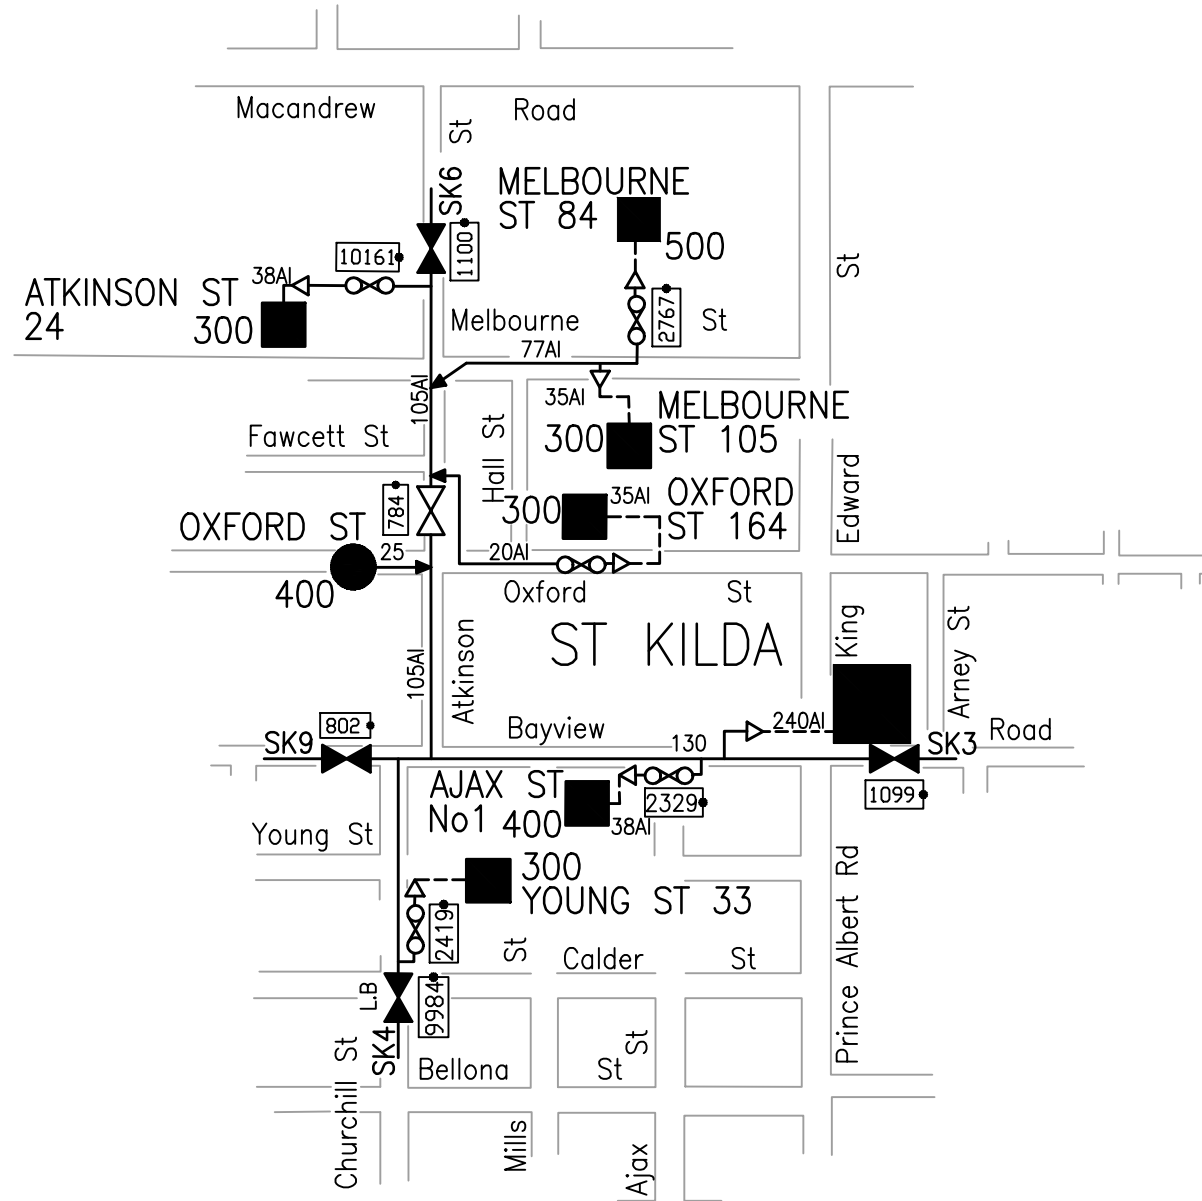

Note :- DDO beyond switch 784.

SW 9984
L.B

REVISION	M	N	O	P	G	H	I	J	K	L	DRAWN	I G P	02/81
COMP. NO	10131	-	-	-	-	1892	2263	-	-	-	TRACED	C A S	02/07
DATE	11/23	08/24	01/25	04/26	10/98	11/98	12/00	08/02	04/15	04/17	CHECKED		
CHECKED	NWH	TJA	MGB/LMW	MGB	KTB	KTB	KTB	KTB	SJM	JDP	DES.ENG		

ST KILDA No10 6.6kV FEEDER

DATE ISSUED
24/04/26

PAGE
**SK
10**